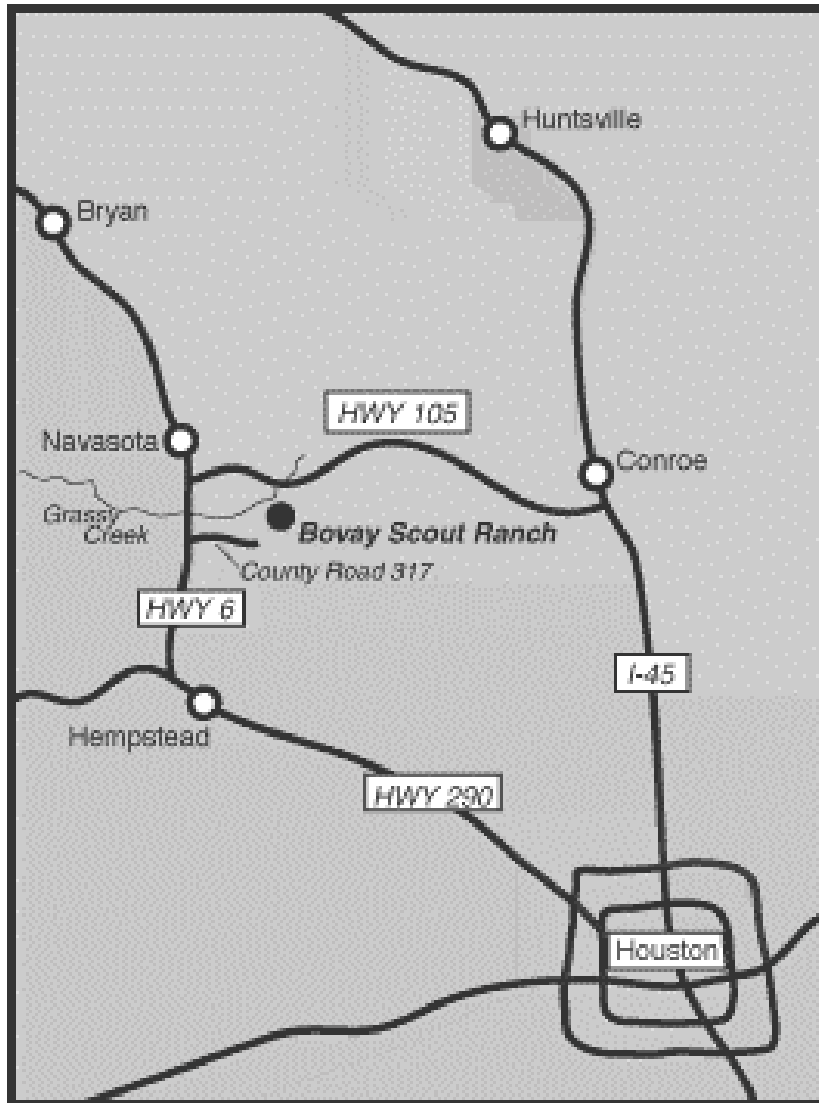

Short Cut to Bovay Scout Ranch (avoiding Magnolia traffic)

Directions to Bovay Scout Ranch -

Directions thru Hempstead:

- From Hempstead take HWY 6 N for 16 miles
- Turn right onto County Road 317
- Travel to end of the road through camp gate.

Directions thru Conroe:

- From Conroe take HWY 105 W for 45 miles
- Turn left onto HWY 6 for three miles
- Turn left onto County Road 317 (just past Grassy Creek)
- Travel to end of the road through camp gate.