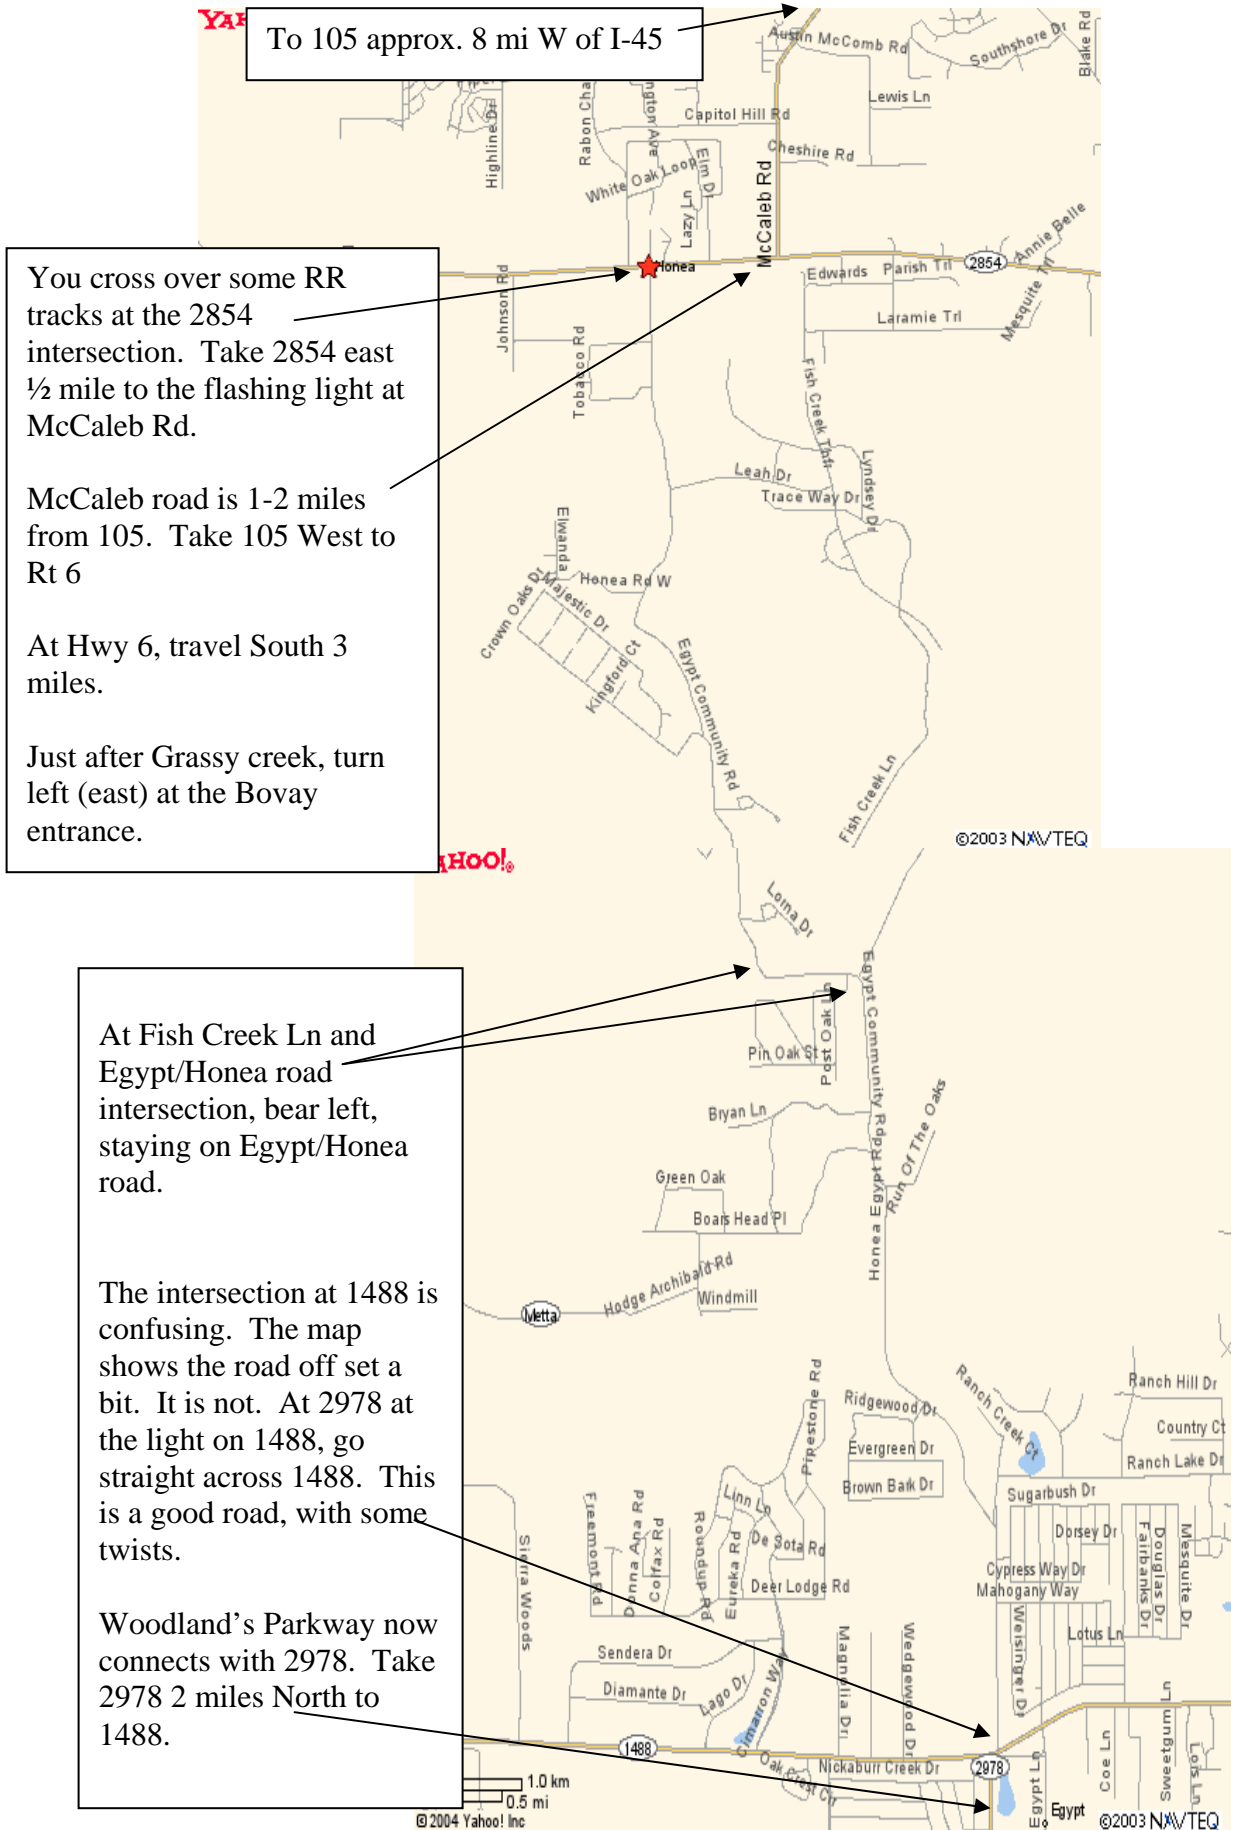

Short Cut to Bovay Scout Ranch (avoiding Magnolia traffic)

Directions to Bovay Scout Ranch -

Directions thru Hempstead:

- From Hempstead take HWY 6 N for 16 miles
- Turn right onto County Road 317
- Travel to end of the road through camp gate.

Directions thru Conroe:

- From Conroe take HWY 105 W for 45 miles
- Turn left onto HWY 6 for three miles
- Turn left onto County Road 317 (just past Grassy Creek)
- Travel to end of the road through camp gate.