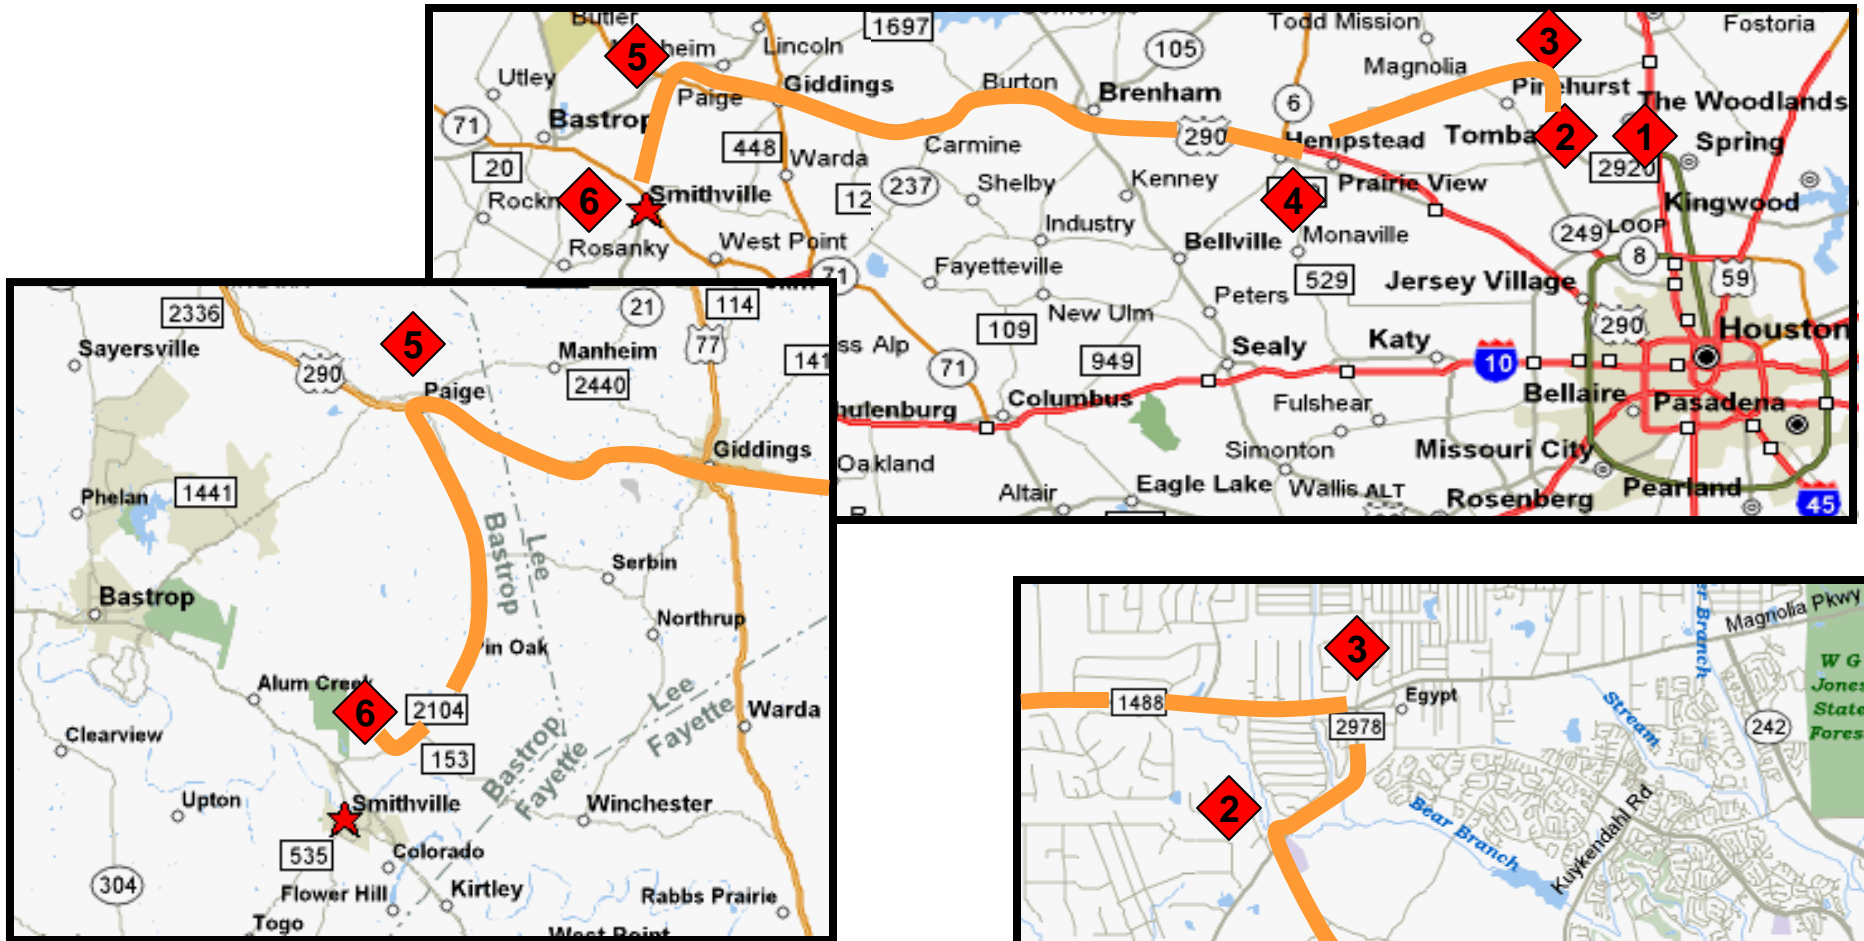

Map to Rocky Hill Ranch - Smithville TX 512-237-3112 or 512-633-8778

Directions to Rocky Hill Ranch - Smithville TX

1. Woodlands Parkway West to 2978
2. Right on 2978 North to 1488
3. Left on 1488 to 290
4. Right on 290W to Hempstead, Giddings, and Paige
5. Left on 2104 South for 14 miles to water tower,
2 additional miles (16 total) to Rocky Hill Ranch
6. Look for white Neon Sign on Right