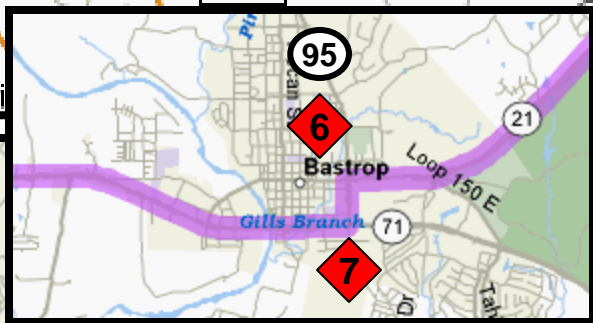

# Map to McKinney Falls - Austin TX 512-243-1643 Call for Late Arrival

**McKinney Falls Status Park – Austin TX (156 mi - 3:15 hrs)**

1. Woodlands Parkway West to 2978; 2. Right on 2978 North to 1488 3. Left on 1488 to 290
4. Right on 290W to Hempstead, Brenham (CiCi Pizza) Giddings (Taco Bell) and Paige
5. Exit Ramp Right then Left on TX-21 W. toward BASTROP (go 13 miles)
6. LEFT onto TX-21 W/TX-95 S. (go 0.37 miles)
7. Turn SLIGHT RIGHT onto TX-21 W/TX-71 W. Continue to follow TX-71 W. (go 25 miles)
8. Merge onto US-183 S toward LOCKHART. (go 2 miles)
9. Turn RIGHT onto MCKINNEY FALLS PKWY. (go 3 miles) We are at Group Camp Site