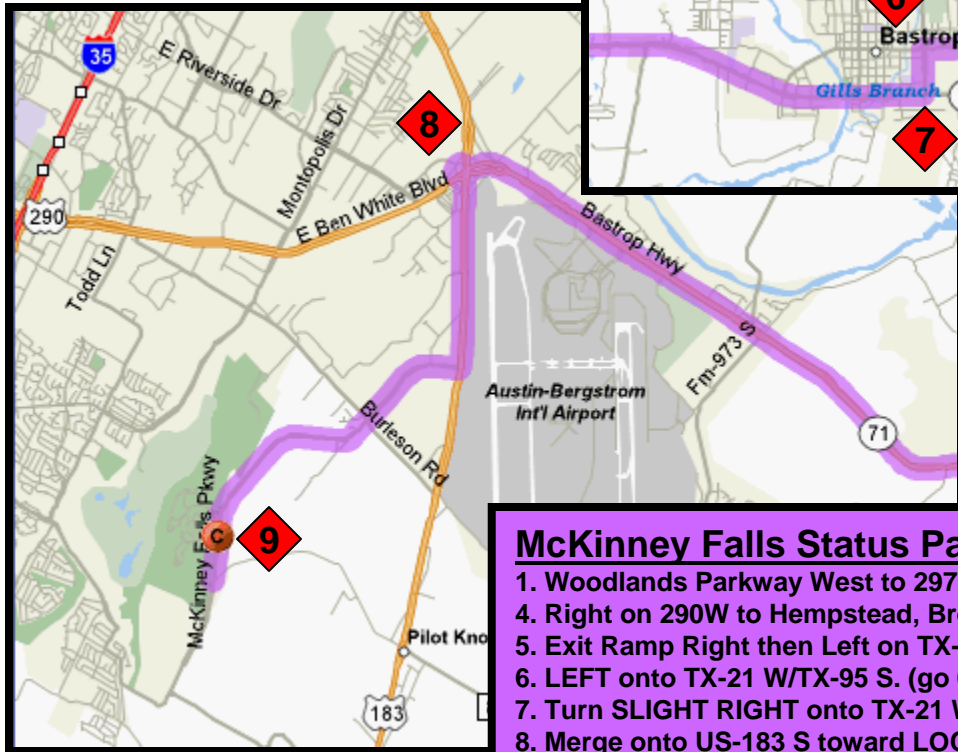

# Map to McKinney Falls - Austin TX 512-243-1643 Call for Late Arrival

**McKinney Falls Status Park – Austin TX (156 mi - 3:15 hrs)**

1. Woodlands Parkway West to 2978; 2. Right on 2978 North to 1488 3. Left on 1488 to 290
4. Right on 290W to Hempstead, Brenham (CiCi Pizza) Giddings (Taco Bell) and Paige
5. Exit Ramp Right then Left on TX-21 W. toward BASTROP (go 13 miles)
6. LEFT onto TX-21 W/TX-95 S. (go 0.37 miles)
7. Turn SLIGHT RIGHT onto TX-21 W/TX-71 W. Continue to follow TX-71 W. (go 25 miles)
8. Merge onto US-183 S toward LOCKHART. (go 2 miles)
9. Turn RIGHT onto MCKINNEY FALLS PKWY. (go 3 miles) We are at Group Camp Site