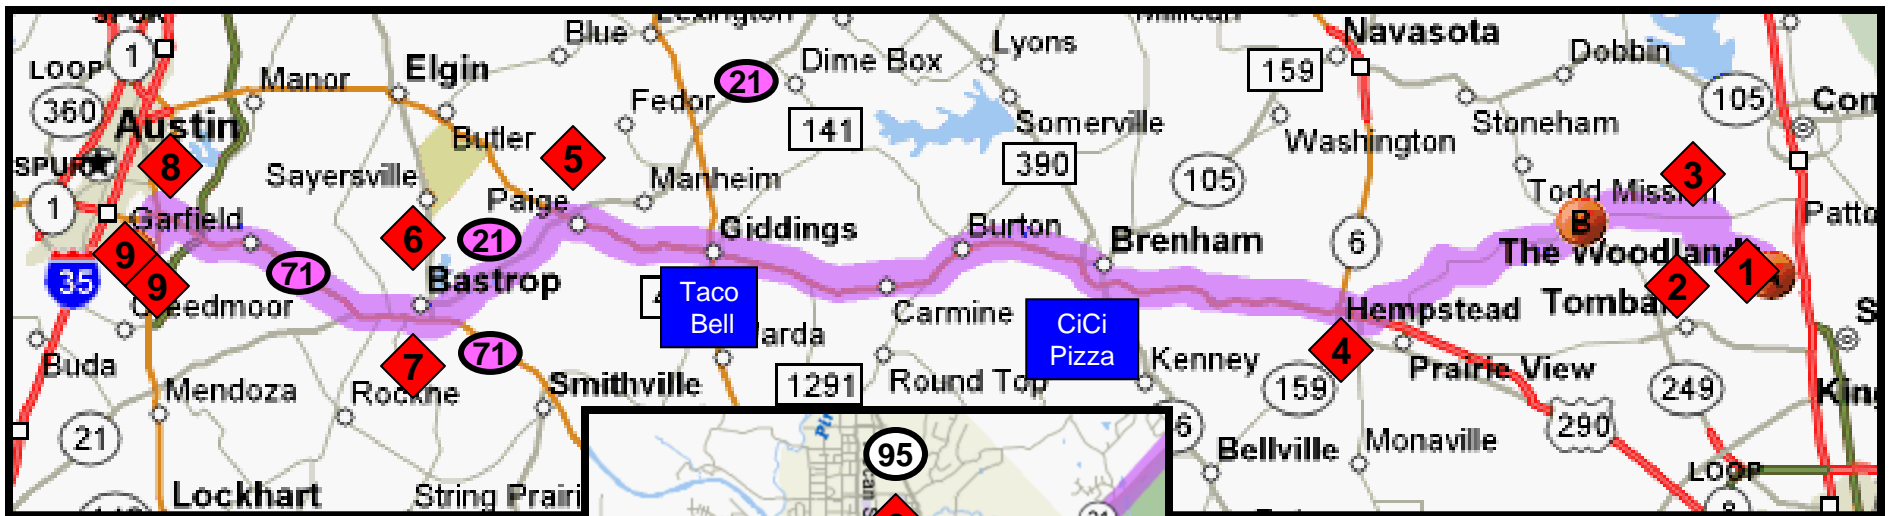

# Map to McKinney Falls - Austin TX 512-243-1643 Call for Late Arrival

**McKinney Falls Status Park – Austin TX (156 mi - 3:15 hrs)**

1. Woodlands Parkway West to 2978; 2. Right on 2978 North to 1488 3. Left on 1488 to 290
4. Right on 290W to Hempstead, Brenham (CiCi Pizza) Giddings (Taco Bell) and Paige
5. Exit Ramp Right then Left on TX-21 W. toward BASTROP (go 13 miles)
6. LEFT onto TX-21 W/TX-95 S. (go 0.37 miles)
7. Turn SLIGHT RIGHT onto TX-21 W/TX-71 W. Continue to follow TX-71 W. (go 25 miles)
8. Merge onto US-183 S toward LOCKHART. (go 2 miles)
9. Turn RIGHT onto MCKINNEY FALLS PKWY. (go 3 miles) We are at Group Camp Site