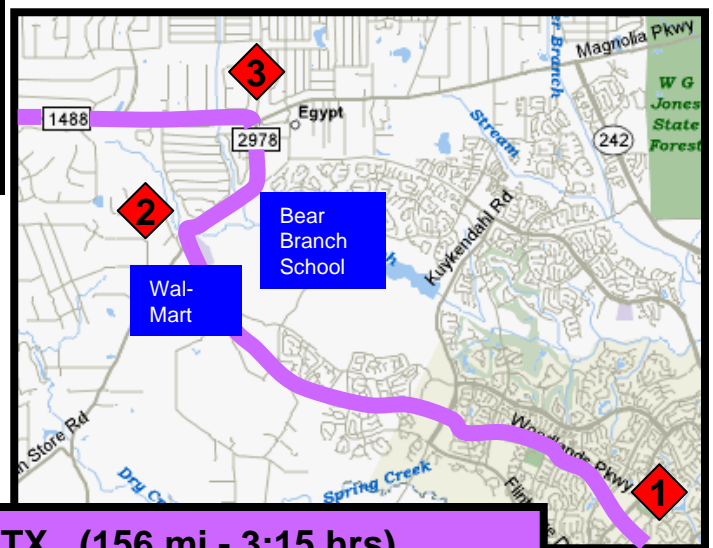

# Map to McKinney Falls - Austin TX 512-243-1643 Call for Late Arrival

**McKinney Falls Status Park – Austin TX (156 mi - 3:15 hrs)**

1. Woodlands Parkway West to 2978; 2. Right on 2978 North to 1488 3. Left on 1488 to 290
4. Right on 290W to Hempstead, Brenham (CiCi Pizza) Giddings (Taco Bell) and Paige
5. Exit Ramp Right then Left on TX-21 W. toward BASTROP (go 13 miles)
6. LEFT onto TX-21 W/TX-95 S. (go 0.37 miles)
7. Turn SLIGHT RIGHT onto TX-21 W/TX-71 W. Continue to follow TX-71 W. (go 25 miles)
8. Merge onto US-183 S toward LOCKHART. (go 2 miles)
9. Turn RIGHT onto MCKINNEY FALLS PKWY. (go 3 miles) We are at Group Camp Site